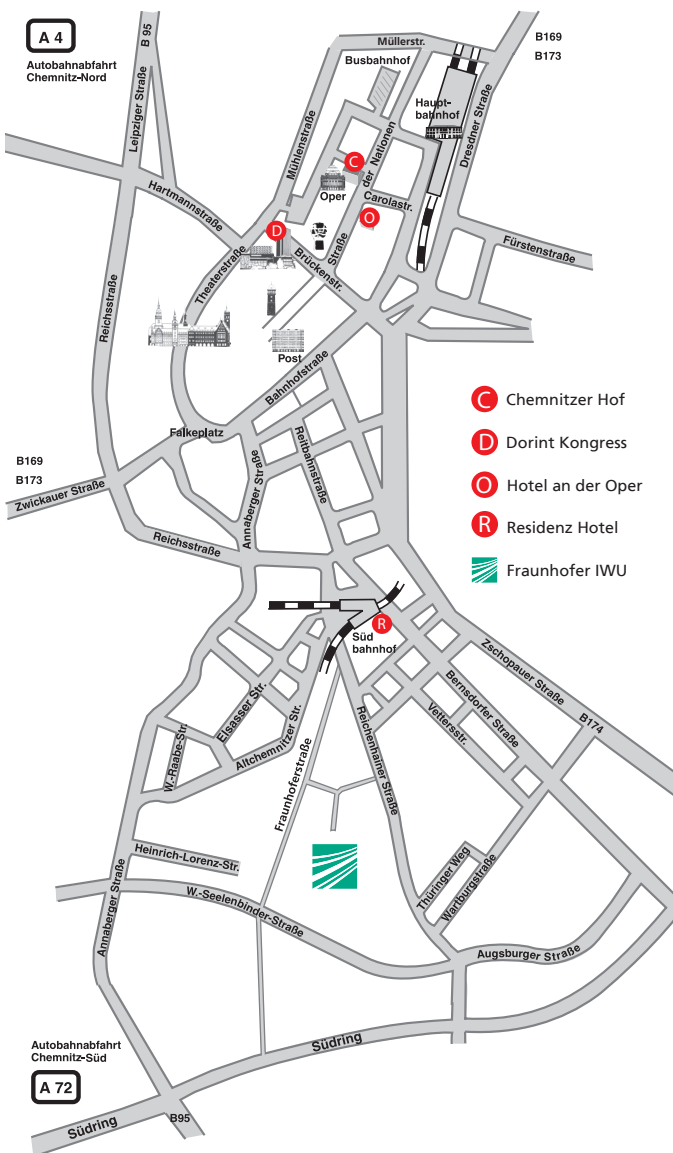

## ACCESS TO FRAUNHOFER IWU AND HOTELS

### Detailed Map to get to Fraunhofer IWU

#### Dorint Kongresshotel Chemnitz \*\*\* **D**

Phone +49 371 6830, info@dorint.com

[www.dorint.com/chemnitz](http://www.dorint.com/chemnitz)

The hotel is located in the city center and is directly linked to the Chemnitz City Hall. Take the trams 3/C13/C14/C15 from tram stop "Roter Turm" in the direction "Technopark" to get to the Fraunhofer IWU.

#### Seaside Residenz Hotel \*\*\*\* **R**

Phone +49 371 35510, info@residenzhotelchemnitz.de

[www.residenzhotelchemnitz.de](http://www.residenzhotelchemnitz.de)

The hotel is located near the city center. The Fraunhofer IWU can be reached by trams 3/C13/C14/C15 from tram stop "Bernsbachplatz" in the direction "Technopark". The tram stop is in front of the hotel.