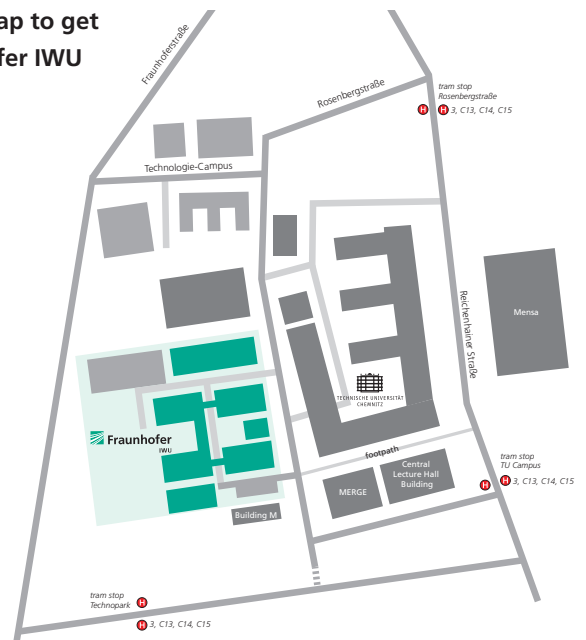

## IWU

FRAUNHOFER INSTITUTE FOR MACHINE TOOLS AND FORMING TECHNOLOGY IWU

## ACCESS TO FRAUNHOFER IWU AND HOTELS

### Detailed Map to get to Fraunhofer IWU

#### Seaside Residenz Hotel \*\*\*\* **R**

Phone +49 371 35510, info@residenzhotelchemnitz.de

[www.residenzhotelchemnitz.de](http://www.residenzhotelchemnitz.de)

The hotel is located near the city center. The Fraunhofer IWU can be reached by trams 3/C13/C14/C15 from tram stop "Bernsbachplatz" in the direction "Technopark". The tram stop is in front of the hotel.