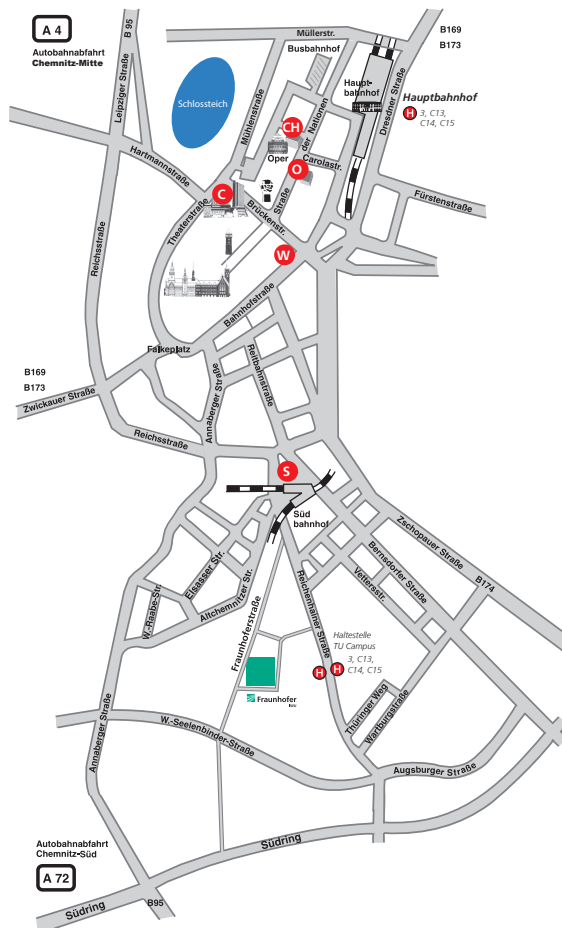

Chemnitz: Site plan Fraunhofer IWU and hotels

Hotels

- C **Congress Hotel Chemnitz *****
 Brückenstrasse 19, 09111 Chemnitz
 Phone +49 371 6830, info.che01@gchhotelgroup.com
www.gchhotelgroup.com/de/destination/chemnitz
- CH **Hotel Chemnitzer Hof ******
 Theaterplatz 4, 09111 Chemnitz
 Phone +49 371 6840, info@chemnitzer-hof.de
www.chemnitzer-hof.de
- O **Hotel an der Oper ******
 Strasse der Nationen 56, 09111 Chemnitz
 Phone +49 371 6810, info@hoteloper-chemnitz.de
www.hoteloper-chemnitz.de
- S **Seaside Residenz Hotel ******
 Bernsdorfer Strasse 2, 09126 Chemnitz
 Phone +49 371 35510, info@residenzhotelchemnitz.de
www.residenzhotelchemnitz.de
- W **Super 8 by Wyndham Chemnitz *****
 Stefan Heym Platz 3, 09111 Chemnitz
 Phone +49 371-9128970, 55369@super8chemnitz.de
<https://s.fhg.de/Super8>

Access to Fraunhofer IWU by tram

Fraunhofer IWU can be reached from Chemnitz-Hauptbahnhof (main station), Theaterplatz (hotels CH and O), Roter Turm (hotels C and W) or Bernsbachplatz (hotel S) by tram 3/C13/C14/C15 in the direction Technopark/Aue/Thalheim as far as TU Campus stop and 3 minutes on foot to the Institute.